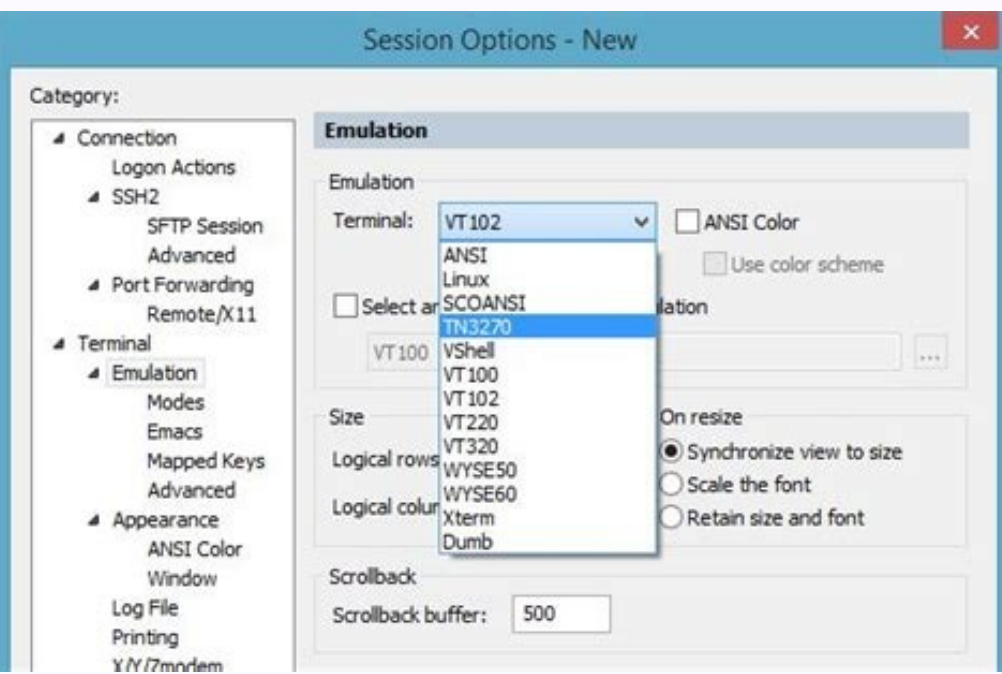

SecureCRT full crack 32 bit

SecureCRT 32 bit full crack. Download secureCRT full crack 32 bit.